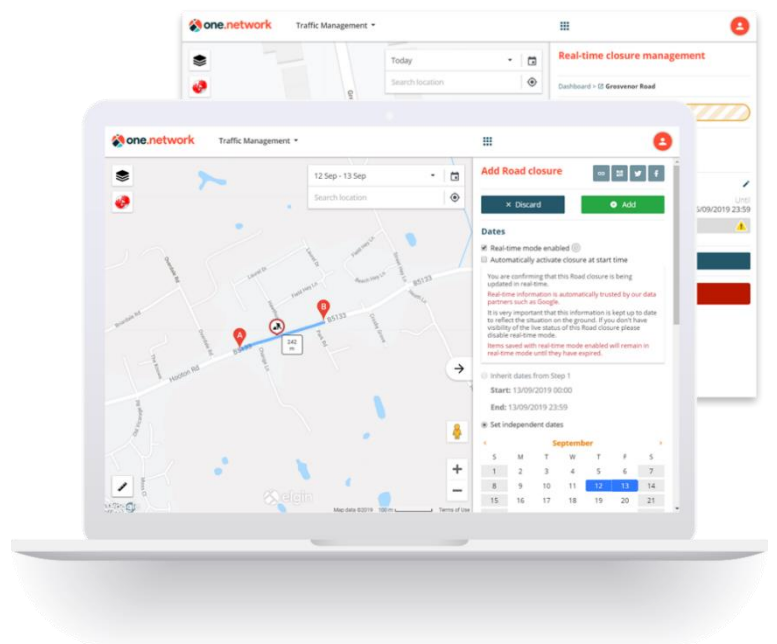

Live Link

Transmit live road closure updates to sat-navs using Elgin's world-leading technology

Live sat-nav updates

With one.network Live Link traffic authorities can send real-time road closure updates to sat-navs and consumer mapping services such as Google Maps and Apple Maps at the touch of a button, influencing driver behaviour and providing timely and accurate information to the public.

Using our one.network Live Link App*, operators on site or in the control room can issue an instant status update as soon as the first cone is put down and the last cone removed, communicating to all mainstream sat-nav and mapping services at a stroke.

** one.network Live Link App is currently available for Android. Launching on the Apple App Store soon.*

Influence driver behaviour

Developed in consultation with Google, TomTom and other major navigation service providers, Live Link provides a unique capability to influence the behaviour of thousands of vehicles in real-time.

Use Cases

- Roadworks – reduce driver inconvenience by informing journey planning apps as soon as a closure is in force.
- Major schemes – reduce localised congestion when closing strategic roads by enabling drivers to divert earlier.
- Cycling and running events – manage pre-planned and rolling road closures in real-time, keeping local residents, spectators and road users updated.
- Incident response – instantly communicate the live status of closures during major incidents.