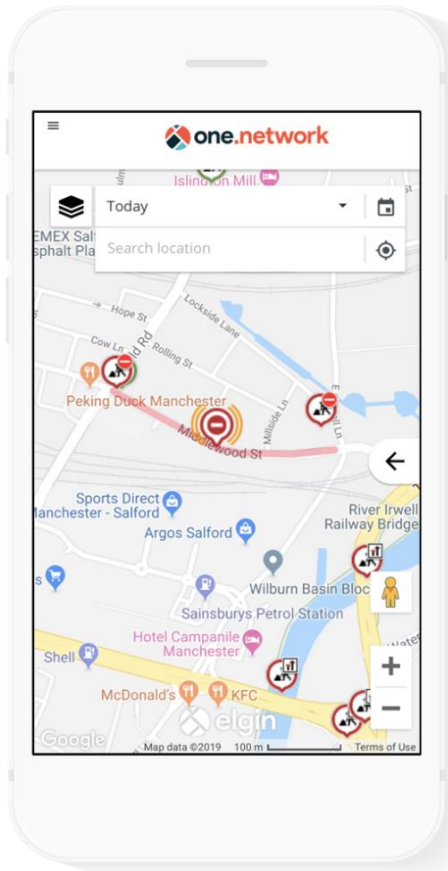

Live Link

Transmit live road closure updates to sat-navs using Elgin's world-leading technology

Live sat-nav updates

With one.network Live Link traffic authorities can send real-time road closure updates to sat-navs and consumer mapping services such as Google Maps and Apple Maps at the touch of a button, influencing driver behaviour and providing timely and accurate information to the public.

Using our one.network Live Link App*, operators on site or in the control room can issue an instant status update as soon as the first cone is put down and the last cone removed, communicating to all mainstream sat-nav and mapping services at a stroke.

** one.network Live Link App is currently available for Android. Launching on the Apple App Store soon.*

Influence driver behaviour

Developed in consultation with Google, TomTom and other major navigation service providers, Live Link provides a unique capability to influence the behaviour of thousands of vehicles in real-time.

Use Cases

- Roadworks – reduce driver inconvenience by informing journey planning apps as soon as a closure is in force.
- Major schemes – reduce localised congestion when closing strategic roads by enabling drivers to divert earlier.
- Cycling and running events – manage pre-planned and rolling road closures in real-time, keeping local residents, spectators and road users updated.
- Incident response – instantly communicate the live status of closures during major incidents.