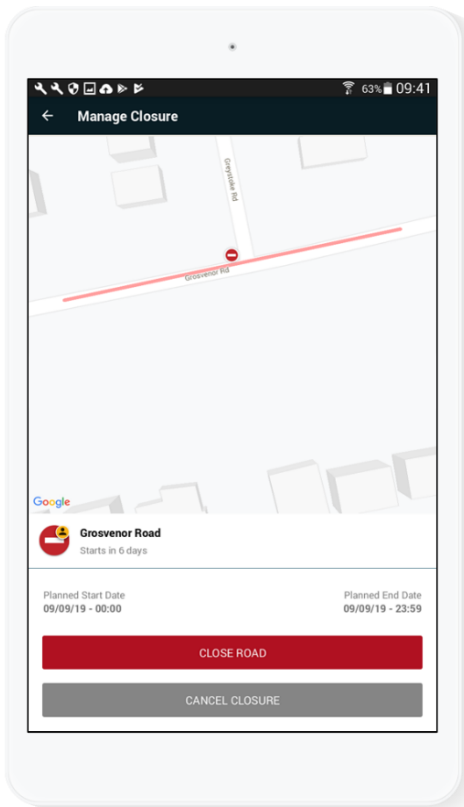

Live Link

Transmit live road closure updates to sat-navs using Elgin's world-leading technology

Live sat-nav updates

With one.network Live Link traffic authorities can send real-time road closure updates to sat-navs and consumer mapping services such as Google Maps and Apple Maps at the touch of a button, influencing driver behaviour and providing timely and accurate information to the public.

Using our one.network Live Link App*, operators on site or in the control room can issue an instant status update as soon as the first cone is put down and the last cone removed, communicating to all mainstream sat-nav and mapping services at a stroke.

* one.network Live Link App is currently available for Android. Launching on the Apple App Store soon.