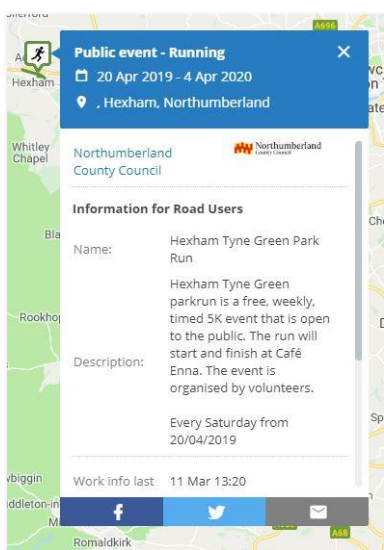

Events

Traffic management planning and communication tool for major events such as marathons and cycle races.

Putting events on the map

one.network publishes information about thousands of events each year, ranging from local street markets through to major sporting events such as London Marathon and Tour of Britain. The Events module brings events to life, presenting traffic management details alongside information for spectators and residents in one user friendly map.

Events module is usually used in conjunction with Live Link to syndicate real-time road closure updates to all major sat-nav services. All of the event information is presented on a customised version of the one.network map which can be embedded into the event website.