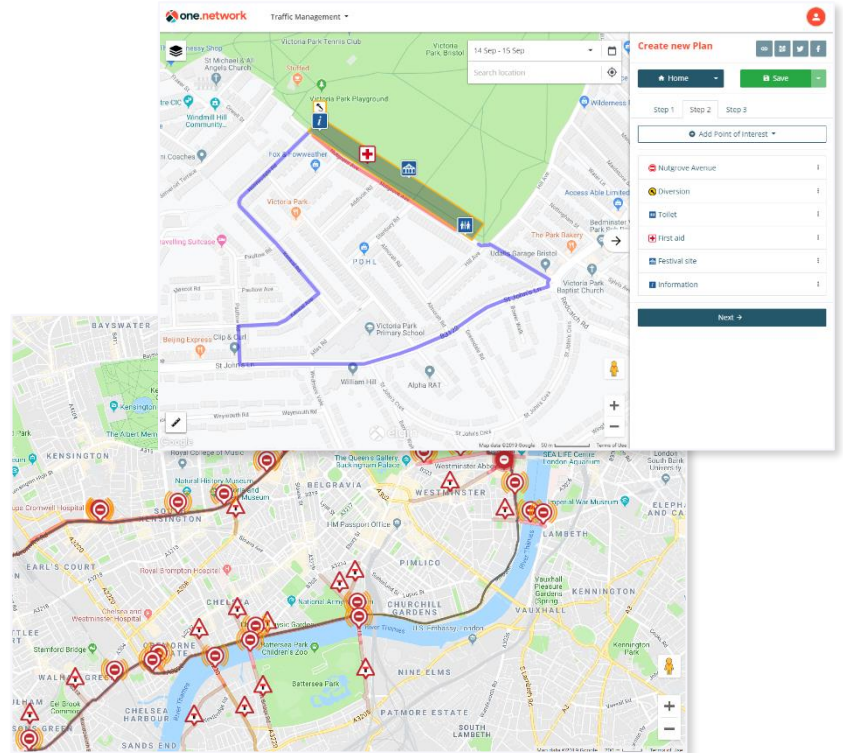

Events

Traffic management planning and communication tool for major events such as marathons and cycle races.

Putting events on the map

one.network publishes information about thousands of events each year, ranging from local street markets through to major sporting events such as London Marathon and Tour of Britain. The Events module brings events to life, presenting traffic management details alongside information for spectators and residents in one user friendly map.

Organisers of some of the largest sporting events in the UK use the one.network Events module to communicate race routes, stage sections, facilities for participants and spectators and of course detailed road closure information which is updated live during the course of the event.

Events module is usually used in conjunction with Live Link to syndicate real-time road closure updates to all major sat-nav services. All of the event information is presented on a customised version of the one.network map which can be embedded into the event website.

Features & benefits

Embed a user friendly map of road closures and event facilities into your event website, giving visitors and residents alike a single authoritative source of live updates.

The event map is fully user configurable via the Events add-on to one.network Traffic Management module.